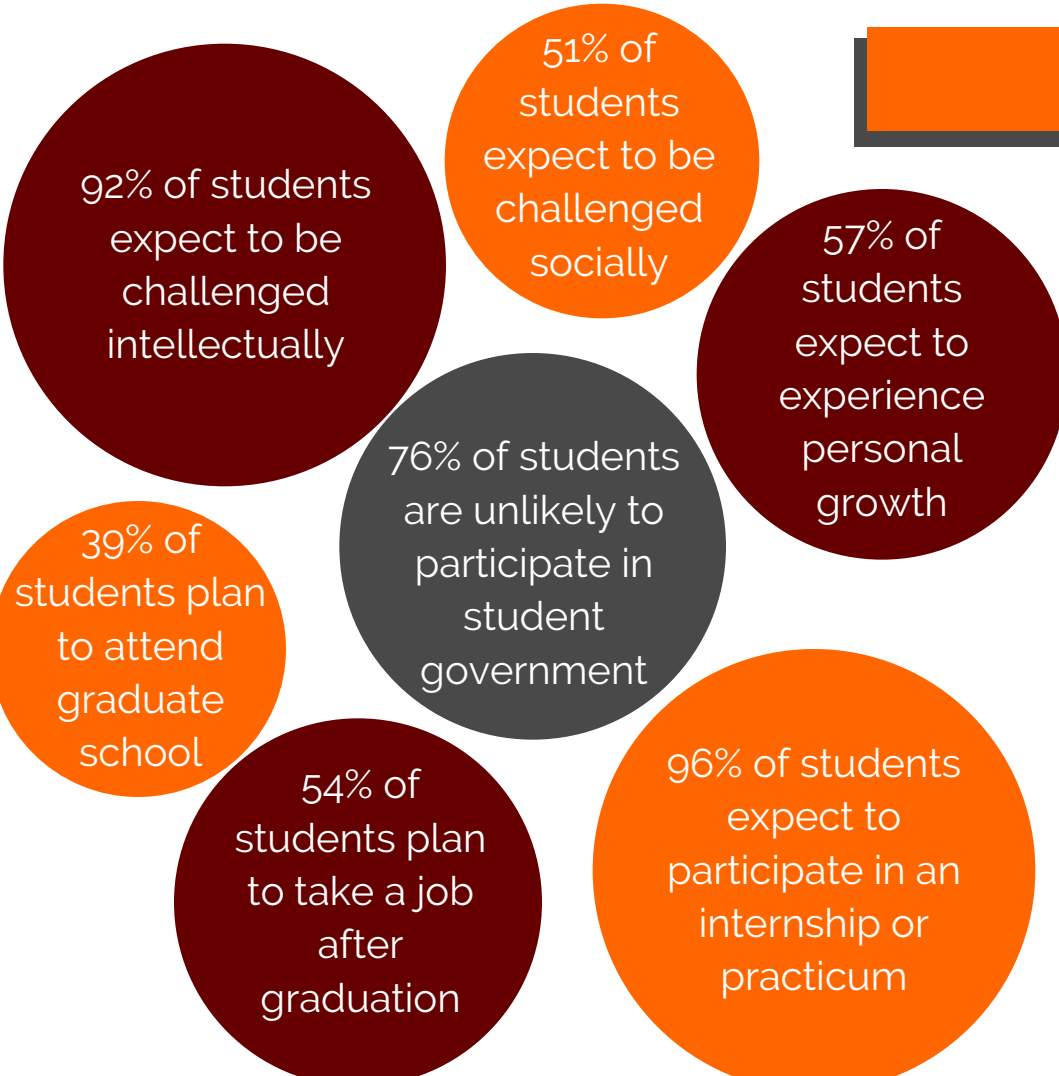

2015 Virginia Tech Incoming Freshmen Survey

OFFICE OF ASSESSMENT AND EVALUATION

Who are our students?

Top 10 Intended Majors

Of the 6,213 students invited, a total of 2,117 responded to the survey for a response rate of 34%

51% of respondents self-identified as male and 49% self-identified as female

75% of students were confident or extremely confident completing challenging tasks in high school

79% of students graduated from high school with a GPA of at least 3.75

Student Expectations

Most desired areas for improvement

Least desired areas for improvement