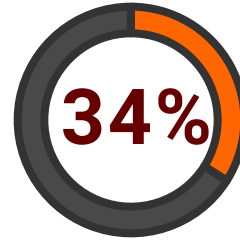

2015 Virginia Tech Incoming Freshmen Survey

OFFICE OF ASSESSMENT AND EVALUATION

Who are our students?

Top 10 Intended Majors

Of the 6,213 students invited, a total of 2,117 responded to the survey for a response rate of 34%

51% of respondents self-identified as male and 49% self-identified as female

75% of students were confident or extremely confident completing challenging tasks in high school

79% of students graduated from high school with a GPA of at least 3.75