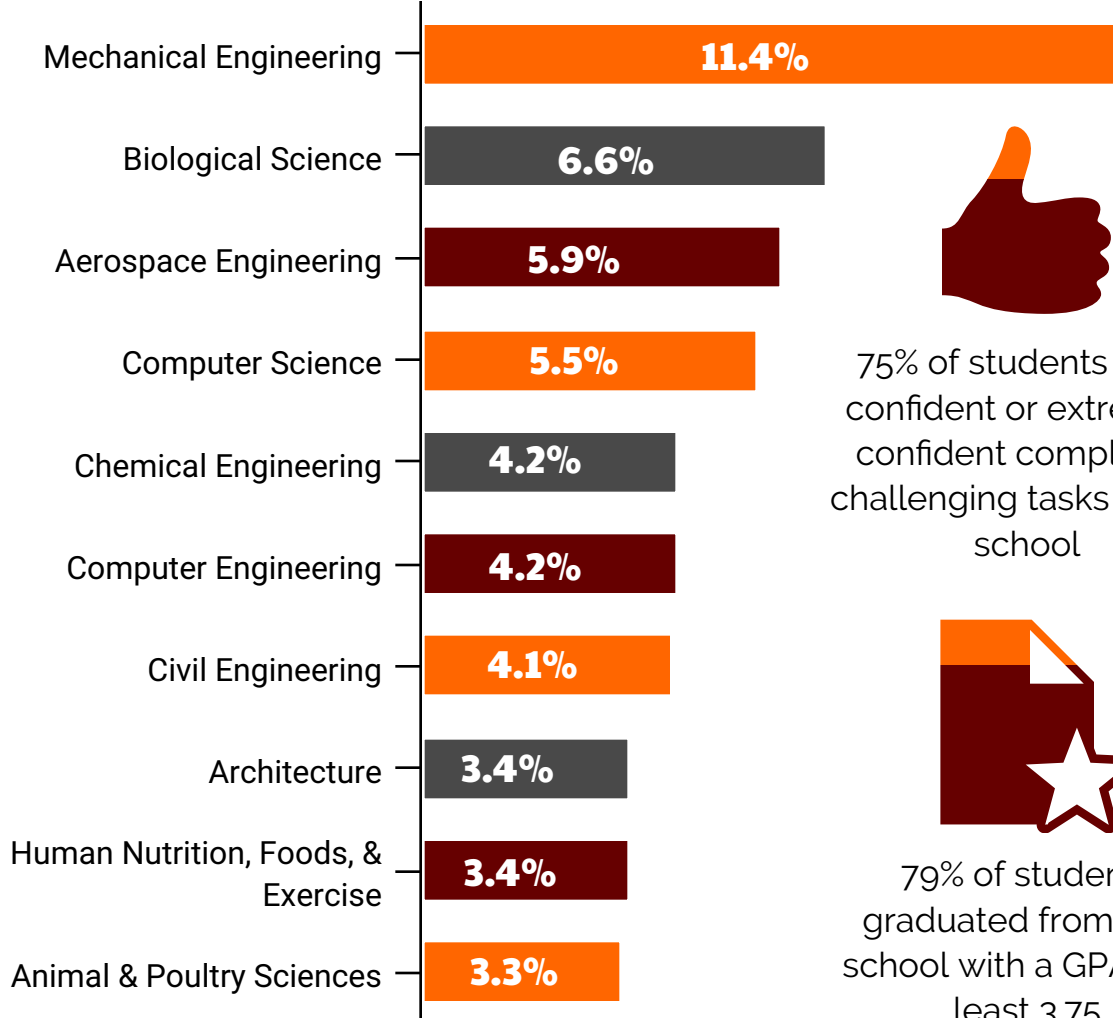

2015 Virginia Tech Incoming Freshmen Survey

OFFICE OF ASSESSMENT AND EVALUATION

Who are our students?

Top 10 Intended Majors

Of the 6,213 students invited, a total of 2,117 responded to the survey for a response rate of 34%

51% of respondents self-identified as male and 49% self-identified as female

75% of students were confident or extremely confident completing challenging tasks in high school

79% of students graduated from high school with a GPA of at least 3.75